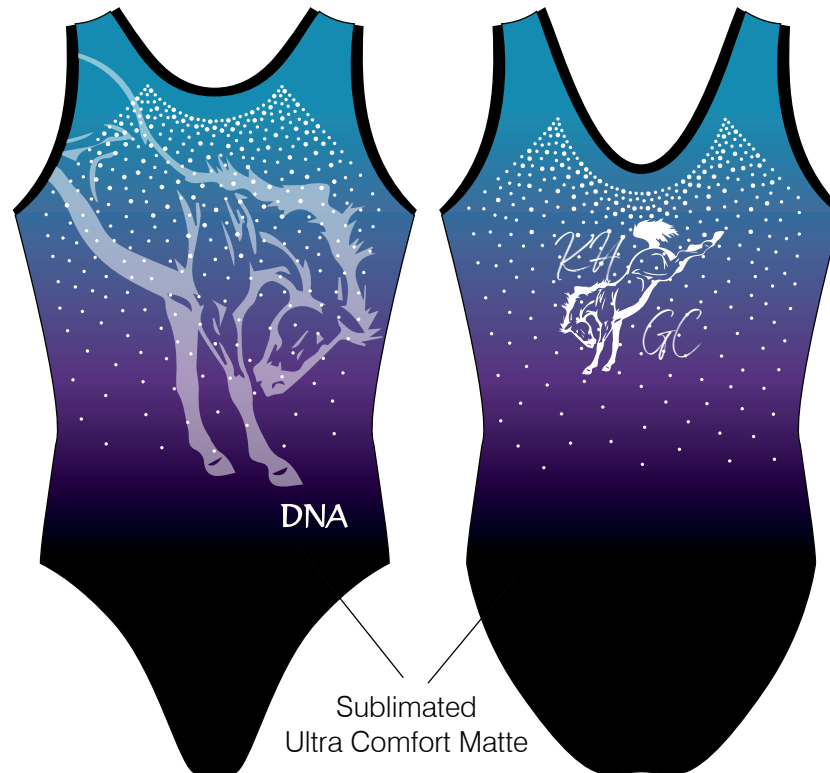

Custom Order Quote
Kickinghorse Gymnastics
Style Name: Gradient Longsleeve #4.3

Sublimated bodice with black 3/4 length sleeves. AB Rhinestone detail on front and back.

Custom Order Quote
Kickinghorse Gymnastics
Style Name: Gradient Tank #1.1

Sublimated bodice. AB Rhinestone detail on front and back.

Performance Wear

#1 - 510 45th St. W.
Saskatoon, SK.
S7L 6H2

sales@dnateamwear.com
www.dnateamwear.com
1 (306) 934-3946

Custom Order Quote
Kickinghorse Gymnastics
Style Name: Gradient Tank #1.5

Sublimated front with black back.

Custom Order Quote
Kickinghorse Gymnastics
Style Name: Gradient Longsleeve #4.5

Sublimated front with black back. Black glitter mesh 3/4 length sleeves.