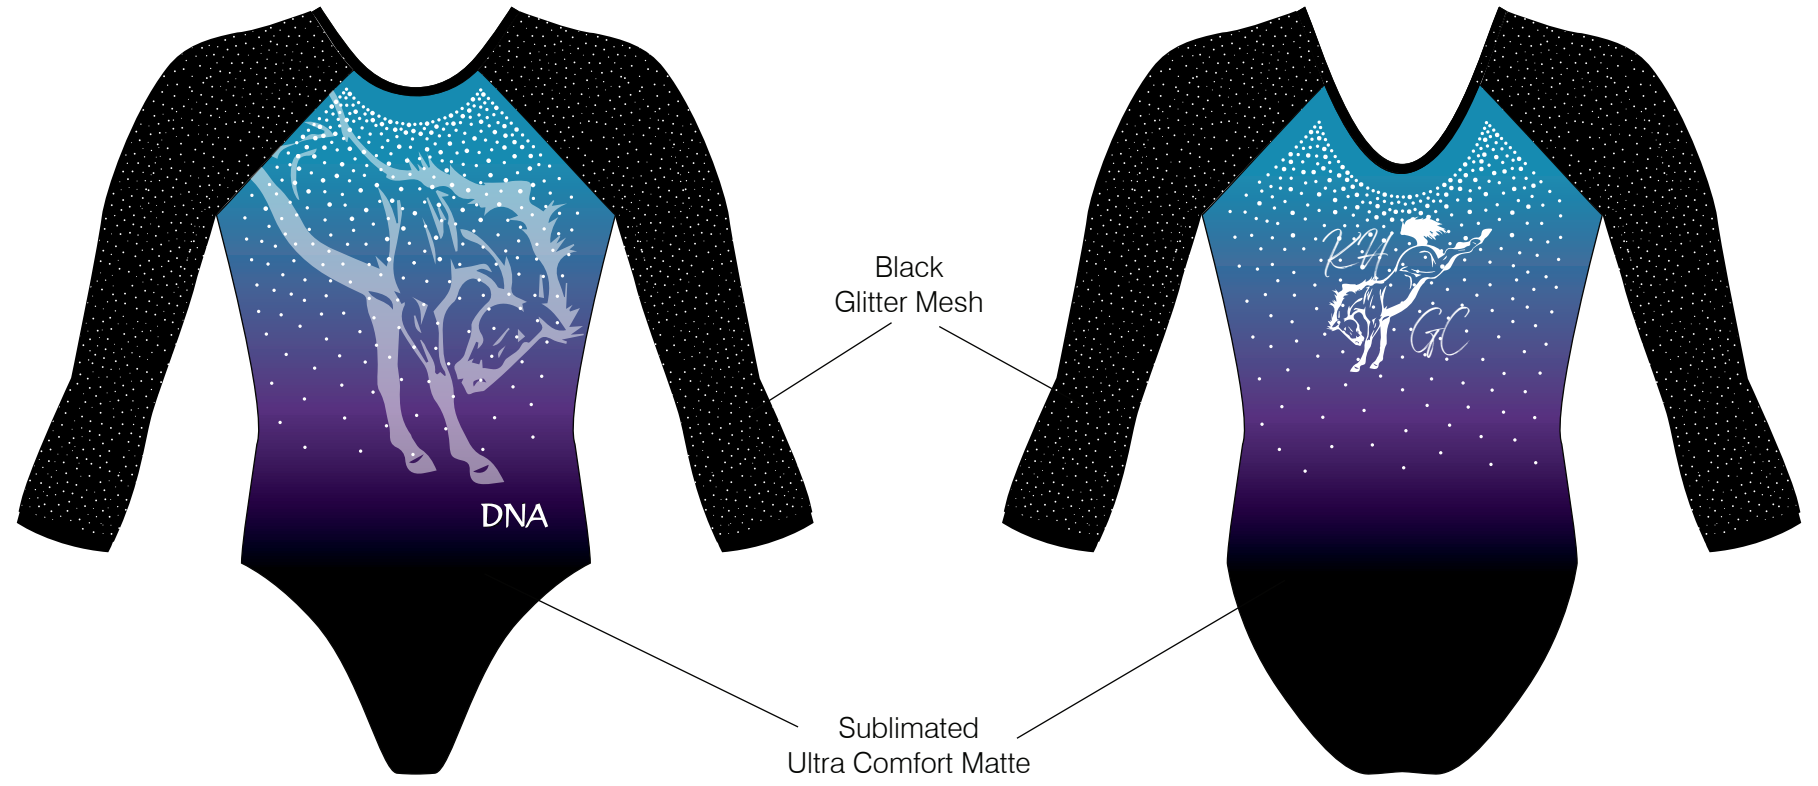

Custom Order Quote
Kickinghorse Gymnastics
Style Name: Gradient Longsleeve #4.3

Sublimated bodice with black 3/4 length sleeves. AB Rhinestone detail on front and back.

Custom Order Quote
Kickinghorse Gymnastics
Style Name: Gradient Tank #1.1

Sublimated bodice. AB Rhinestone detail on front and back.

Performance Wear

#1 - 510 45th St. W.
Saskatoon, SK.
S7L 6H2

sales@dnateamwear.com
www.dnateamwear.com
1 (306) 934-3946

Custom Order Quote
Kickinghorse Gymnastics
Style Name: Gradient Tank #1.5

Sublimated front with black back.

Custom Order Quote
Kickinghorse Gymnastics
Style Name: Gradient Longsleeve #4.5

Sublimated front with black back. Black glitter mesh 3/4 length sleeves.